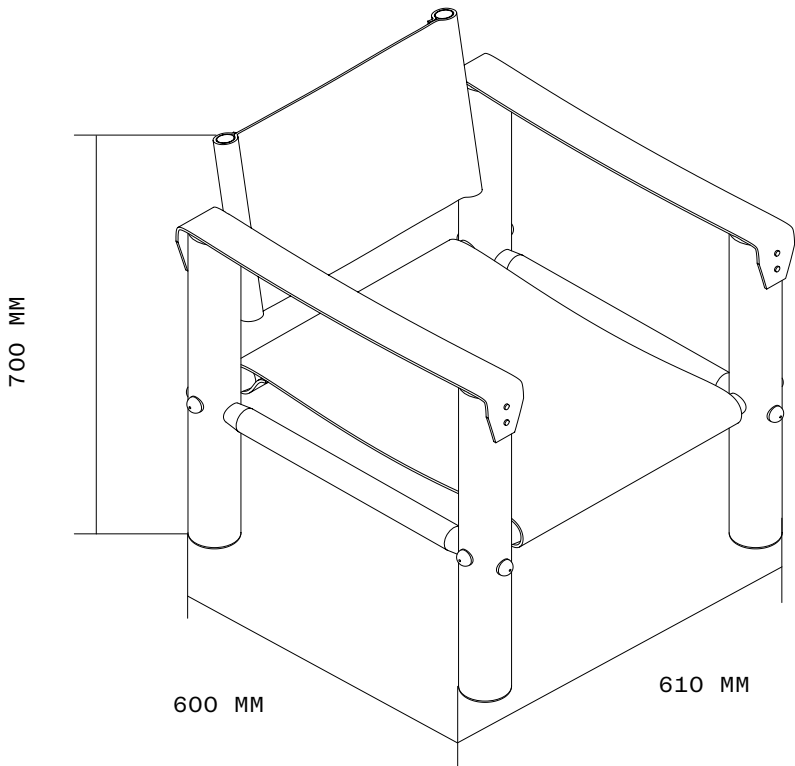

CUBICA
ISCUB101121. STANDARD, NATURAL

CUBICA Antoni Bonet

CUBICA
ISCUB101222. STANDARD, BLACK

MATERIALS / COLOURS

Solid Ash,
Water-based varnish
Standard Leather,
vegetable-tanned

SIZE

WIDTH	610 MM
DEPTH	600 MM
HEIGHT	700 MM

CUBICA
Antoni Bonet
1955/2021

W495/D750/H445 MM

ISBKF101111

Cuero Standard, Natural
Fresno natural,
barniz al agua
Soft leather, Natural
Natural ashwood,
water-based varnish

ISBKF102211

Cuero Standard, Negro
Fresno teñido negro,
barniz al agua
Soft leather, Black
Black-stained ashwood,
water-based varnish