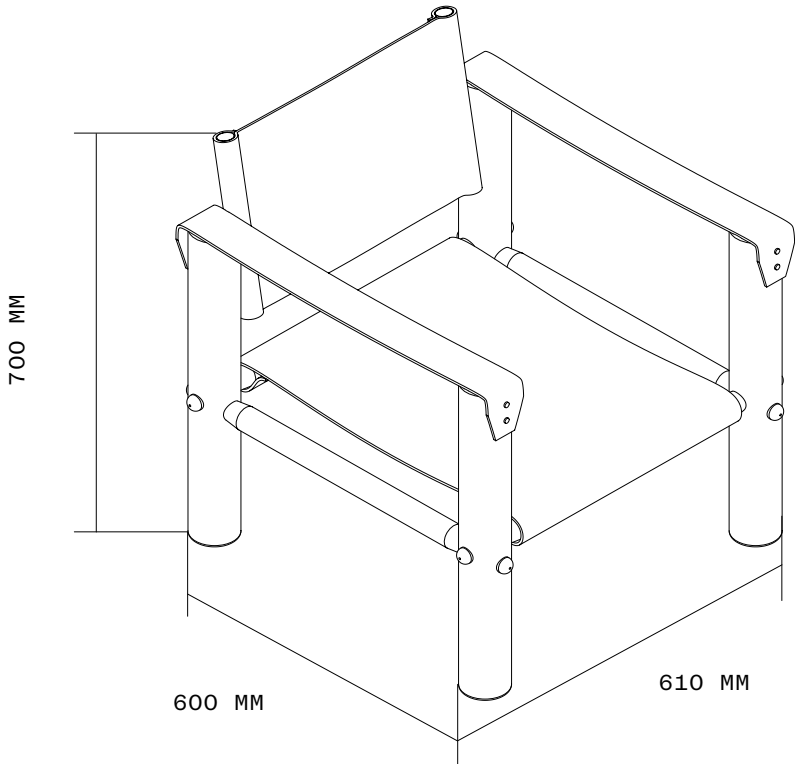

MATERIALS / COLOURS

Solid Ash,
Water-based varnish
Standard Leather,
vegetable-tanned

SIZE

WIDTH	610 MM
DEPTH	600 MM
HEIGHT	700 MM