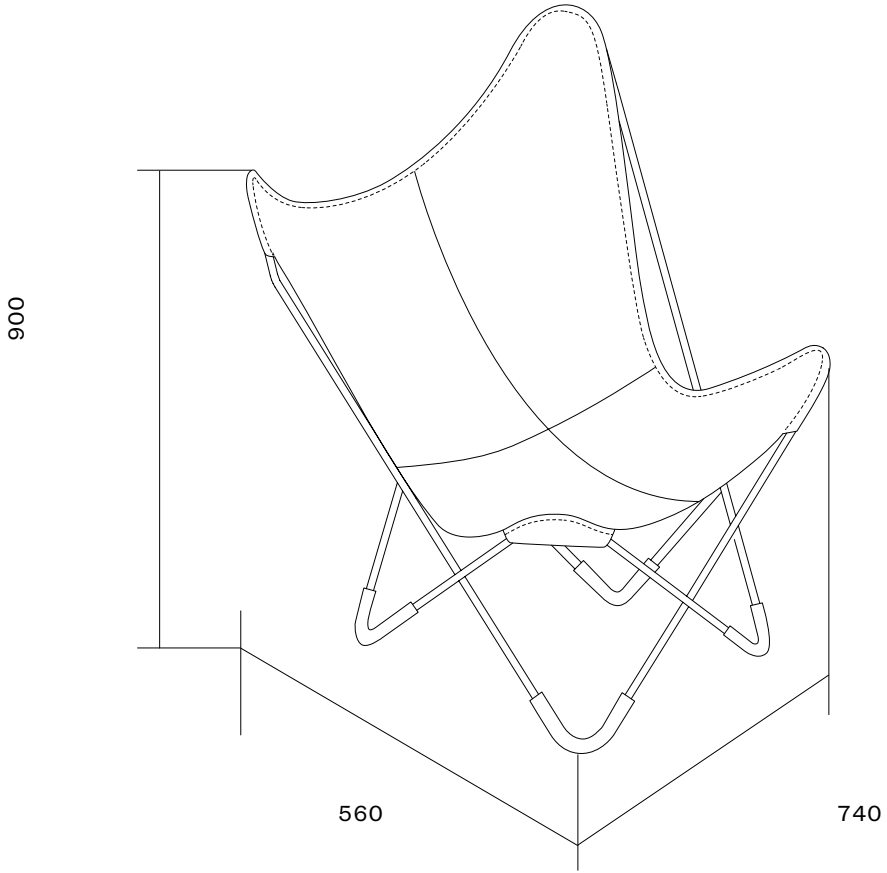

MATERIALS / COLOURS

Solid Steel Rod,
Black Epoxy Coating
Soft Leather,
vegetable-tanned
Standard Leather,
vegetable-tanned

SIZE

WIDTH	740 MM
DEPTH	560 MM
HEIGHT	900 MM