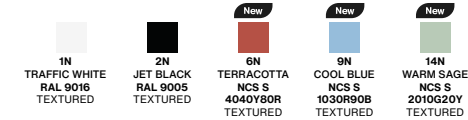

Structure

Cloth