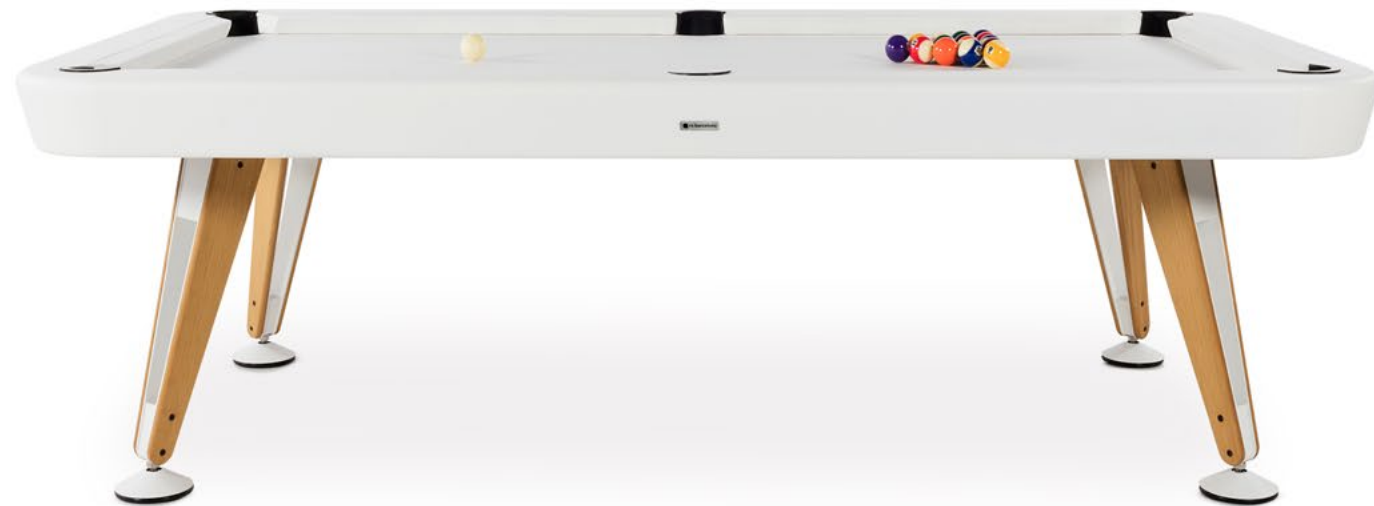

New Colors

New Size

Show me, touch me, play me.

Diagonal Outdoor Pool Table • Yonoh

Diagonal is inspired by the perfect lines of the billiard game and by one of the main thoroughfares of Barcelona, the city where it's manufactured. And this is reflected in its design, in the simple forms and ingenious lines that give it a unique and timeless quality. Diagonal strikes the perfect balance between design and playability, and with its sleek and modern lines, it graces any outdoor setting.

Diagonal está inspirado en las líneas perfectas del juego del billar y en una de las calles que vertebraba Barcelona, la ciudad en la que se fabrica. Y eso se transmite en su diseño, en sus formas simples e ingeniosas que lo hacen único y atemporal. Diagonal consigue el equilibrio perfecto entre diseño y jugabilidad y, con sus líneas ligeras y modernas, luce en cualquier ambiente de exterior.

Run the table.

New Colors

New Size

Diagonal Indoor Pool Table • Yonoh

Just as a diagonal line crosses a space from end to end, the Diagonal pool table imbues any room with design, elegance and playful attitude. Its beauty emerges from its exquisite simplicity, the authenticity of its design and its blend of materials and colours. From sober black to bright white, striking red, subtle elegance of green or deep blue. Appeal for a game of precision and perfection.

Harmony. Order.

Mou Floor Cue Rack • Yonoh

Mou and Diagonal play together as one. The Mou floor cue rack is the perfect mate for the Diagonal pool table. It keeps all your pool accessories safe in the same place. No more leaning pool cues against the wall. No more looking for chalk in every drawer. Each accessory has its own assigned space, and there's even room for other items such as music or drinks, so your pool game can really be a chance to unwind, get away from it all, concentrate on something different, while enjoying some company and the challenge of the game.