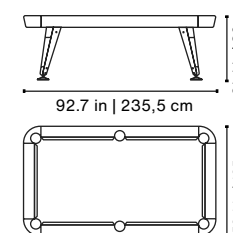

6ft American

Playing area: 70.9x35.5 in | 180x90 cm

Product weight
430 lb | 195 kg

Packaging dimensions
88.6x52.8x22 in |
225x134x56 cm

Packaging weight
540 lb | 245 kg

7ft American

Playing area: 78.7x39.4 in | 200x100 cm

Product weight
439.8 lb | 224 kg

Packaging dimensions
98.4x58.3x22 in |
250x148x56 cm

Packaging weight
617.3 lb | 280 kg

8ft American

Playing area: 88.2x44.1 in | 224x112 cm

Product weight
529 lb | 240 kg

Packaging dimensions
107.9x63.4x22 in |
274x161x56 cm