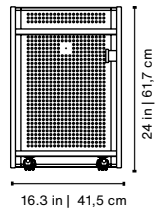

Structure

Trays

Product weight
33 lb | 15 kg

Packaging dimensions
19.6x18.1x32.2 in |
50x46x82 cm

Packaging weight
39.7 lb | 18 kg

Mou Outdoor Floor Cue Rack

by Yonoh, 2020

New Colors

Materials

Structure: Primer coated steel with micro textured powder coated polyester paint.
Trays: HPL (white, black or iroko).
Wooden details: Iroko wood.

Includes

Wheels
Protective cover

The floor cue rack does not include the Diagonal accessories. They come with the pool table.

 Covered outdoor use

Structure

Trays

Product weight
35.3 lb | 16 kg

Packaging dimensions
19.6x18.1x32.2 in |
50x46x82 cm

Packaging weight
41.9 lb | 19 kg

RS Barcelona Contact

Head Office & Showroom