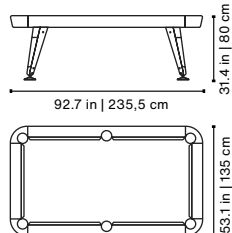

Playing area: 70.9x35.5 in | 180x90 cm

Product weight
430 lb | 195 kg

Packaging dimensions
88.6x52.8x22 in |
225x134x56 cm

Packaging weight
540 lb | 245 kg

7ft American

Playing area: 78.7x39.4 in | 200x100 cm

Product weight
439.8 lb | 224 kg

Packaging dimensions
98.4x58.3x22 in |
250x148x56 cm

Packaging weight
617.3 lb | 280 kg

8ft American

Playing area: 88.2x44.1 in | 224x112 cm

Product weight
529 lb | 240 kg

Packaging dimensions
107.9x63.4x22 in |
274x161x56 cm