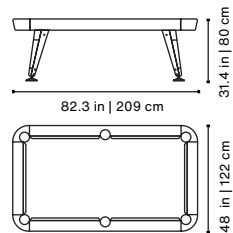

Playing area: 70.9x35.5 in | 180x90 cm

Product weight
430 lb | 195 kg

Packaging dimensions
88.6x52.8x22 in |
225x134x56 cm

Packaging weight
540 lb | 245 kg

7ft American

Playing area: 78.7x39.4 in | 200x100 cm

Product weight
439.8 lb | 224 kg

Packaging dimensions
98.4x58.3x22 in |
250x148x56 cm

Packaging weight
617.3 lb | 280 kg

8ft American

Playing area: 88.2x44.1 in | 224x112 cm

Product weight
529 lb | 240 kg

Packaging dimensions
107.9x63.4x22 in |
274x161x56 cm