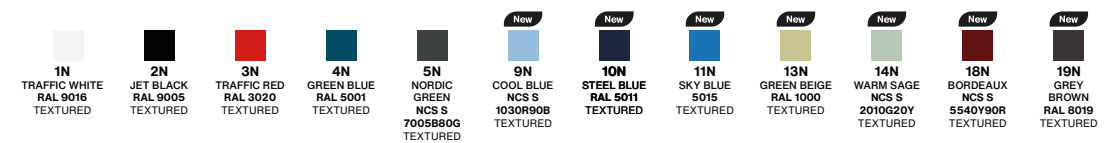

Structure

Trays