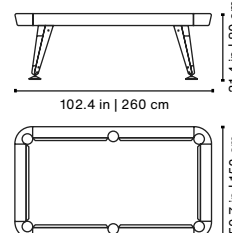

Playing area: 70.9x35.5 in | 180x90 cm

Product weight
430 lb | 195 kg

Packaging dimensions
88.6x52.8x22 in |
225x134x56 cm

Packaging weight
540 lb | 245 kg

7ft American

Playing area: 78.7x39.4 in | 200x100 cm

Product weight
439.8 lb | 224 kg

Packaging dimensions
98.4x58.3x22 in |
250x148x56 cm

Packaging weight
617.3 lb | 280 kg

8ft American

Playing area: 88.2x44.1 in | 224x112 cm

Product weight
529 lb | 240 kg

Packaging dimensions
107.9x63.4x22 in |
274x161x56 cm