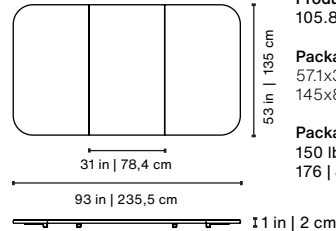

6ft American

Playing area: 70.9x35.5 in | 180x90 cm

Product weight
430 lb | 195 kg

Packaging dimensions
88.6x52.8x22 in |
225x134x56 cm

Packaging weight
540 lb | 245 kg

7ft American

Playing area: 78.7x39.4 in | 200x100 cm

Product weight
439.8 lb | 224 kg

Packaging dimensions
98.4x58.3x22 in |
250x148x56 cm

Packaging weight
617.3 lb | 280 kg

8ft American

Playing area: 88.2x44.1 in | 224x112 cm

Product weight
529 lb | 240 kg

Packaging dimensions
107.9x63.4x22 in |
274x161x56 cm

It comes in three pieces.

Covered outdoor use

Indoor finishes

Covered outdoor finishes

New Size

6ft American

Product weight
79.3 lb | 36 kg

Packaging dimensions
53.5x44.9x13.4 in |
136x114x34 cm

Packaging weight
141 lb | 64 kg Indoor
167.6 | 76 kg Outdoor

7ft American

Product weight
105.8 lb | 48 kg

Packaging dimensions
57.1x34.6x15 in |
145x88x38 cm

Packaging weight
150 lb | 68 kg Indoor
176 | 80 kg Outdoor