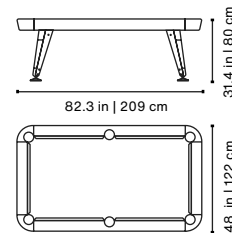

Product weight
439.8 lb | 224 kg

Packaging dimensions
98.4x58.3x22 in |
250x148x56 cm

Packaging weight
617.3 lb | 280 kg

8ft American

Playing area: 88.2x44.1 in | 224x112 cm

Product weight
529 lb | 240 kg

Packaging dimensions
107.9x63.4x22 in |
274x161x56 cm

6ft American

Playing area: 70.9x35.5 in | 180x90 cm

Product weight
430 lb | 195 kg

Packaging dimensions
88.6x52.8x22 in |
225x134x56 cm

Packaging weight
540 lb | 245 kg

7ft American

Playing area: 78.7x39.4 in | 200x100 cm