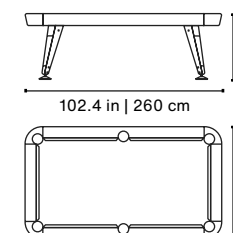

6ft American

Playing area: 70.9x35.5 in | 180x90 cm

Product weight
430 lb | 195 kg

Packaging dimensions
88.6x52.8x22 in |
225x134x56 cm

Packaging weight
540 lb | 245 kg

7ft American

Playing area: 78.7x39.4 in | 200x100 cm

Product weight
439.8 lb | 224 kg

Packaging dimensions
98.4x58.3x22 in |
250x148x56 cm

Packaging weight
617.3 lb | 280 kg

8ft American

Playing area: 88.2x44.1 in | 224x112 cm

Product weight
529 lb | 240 kg

Packaging dimensions
107.9x63.4x22 in |
274x161x56 cm