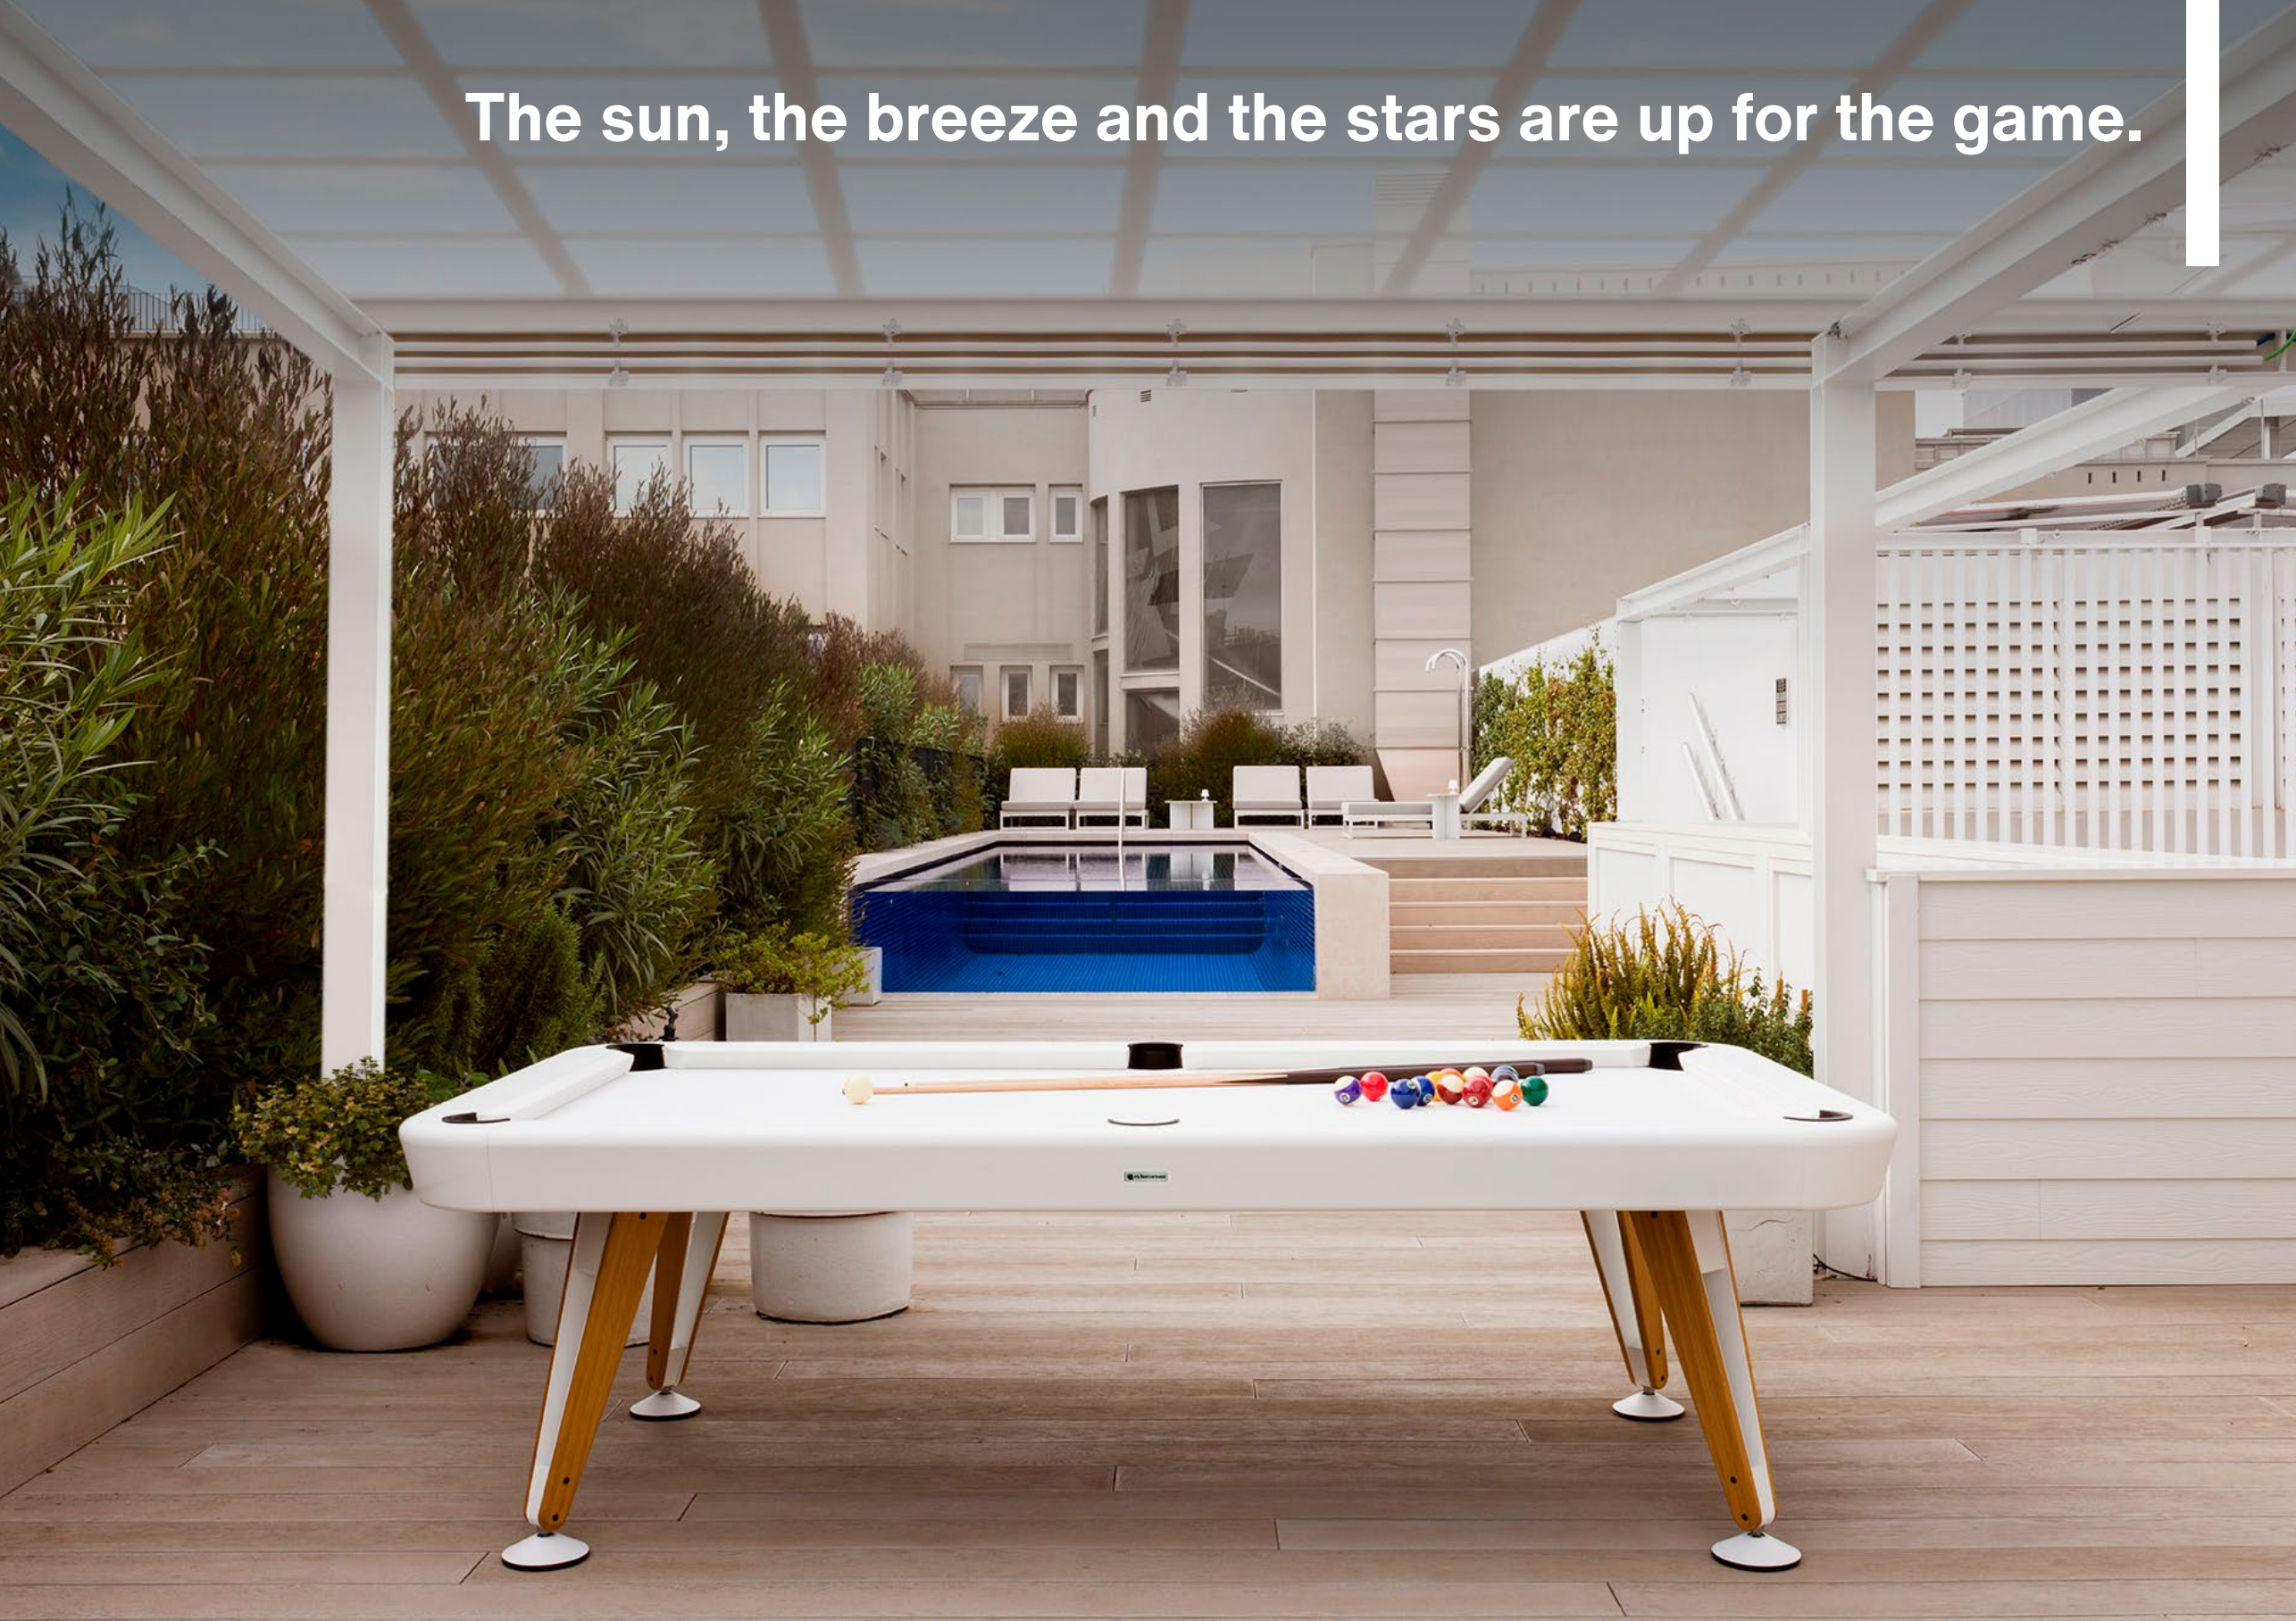

New Colors

New Size

Show me, touch me, play me.

Diagonal Outdoor Pool Table • Yonoh

Diagonal is inspired by the perfect lines of the billiard game and by one of the main thoroughfares of Barcelona, the city where it's manufactured. And this is reflected in its design, in the simple forms and ingenious lines that give it a unique and timeless quality. Diagonal strikes the perfect balance between design and playability, and with its sleek and modern lines, it graces any outdoor setting.

Diagonal está inspirado en las líneas perfectas del juego del billar y en una de las calles que vertebraba Barcelona, la ciudad en la que se fabrica. Y eso se transmite en su diseño, en sus formas simples e ingeniosas que lo hacen único y atemporal. Diagonal consigue el equilibrio perfecto entre diseño y jugabilidad y, con sus líneas ligeras y modernas, luce en cualquier ambiente de exterior.

The sun, the breeze and the stars are up for the game.

Diagonal Top · Yonoh

Make the most of the Diagonal pool table with the top.

Food, friends and sunshine.
Experience your outdoor moments like never before.

Run the table.

New Colors

New Size

Diagonal Indoor Pool Table • Yonoh

Just as a diagonal line crosses a space from end to end, the Diagonal pool table imbues any room with design, elegance and playful attitude. Its beauty emerges from its exquisite simplicity, the authenticity of its design and its blend of materials and colours. From sober black to bright white, striking red, subtle elegance of green or deep blue. Appeal for a game of precision and perfection.