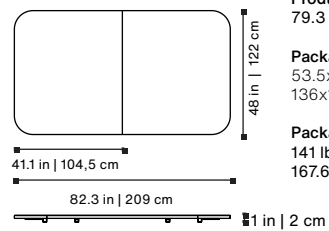

6ft American

Playing area: 70.9x35.5 in | 180x90 cm

Product weight
430 lb | 195 kg

Packaging dimensions
88.6x52.8x22 in |
225x134x56 cm

Packaging weight
540 lb | 245 kg

7ft American

Playing area: 78.7x39.4 in | 200x100 cm

Product weight
439.8 lb | 224 kg

Packaging dimensions
98.4x58.3x22 in |
250x148x56 cm

Packaging weight
617.3 lb | 280 kg

8ft American

Playing area: 88.2x44.1 in | 224x112 cm

Product weight
529 lb | 240 kg

Packaging dimensions
107.9x63.4x22 in |
274x161x56 cm

It comes in three pieces.

Covered outdoor use

Indoor finishes

Covered outdoor finishes

New Size

6ft American

Product weight
79.3 lb | 36 kg

Packaging dimensions
53.5x44.9x13.4 in |
136x114x34 cm

Packaging weight
141 lb | 64 kg Indoor
167.6 | 76 kg Outdoor

7ft American

Product weight
105.8 lb | 48 kg

Packaging dimensions
57.1x34.6x15 in |
145x88x38 cm

Packaging weight
150 lb | 68 kg Indoor
176 | 80 kg Outdoor