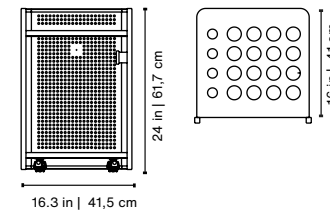

8ft American

Product weight
132.3 lb | 60 kg

Packaging dimensions
63.8x37.8x15 in |
162x96x38 cm

Packaging weight
176.4 lb | 80 kg Indoor
220.5 | 100 kg Outdoor

Mou Indoor Floor Cue Rack

by Yonoh, 2019

New Colors

Materials

Structure: Steel finished with micro textured powder coated polyester paint.
Trays: Iroko, walnut or oak.

Includes

Wheels

The floor cue rack does not include the Diagonal accessories. They come with the pool table.

Structure

Trays

Product weight
33 lb | 15 kg

Packaging dimensions
19.6x18.1x32.2 in |
50x46x82 cm

Packaging weight
39.7 lb | 18 kg

Mou Outdoor Floor Cue Rack

by Yonoh, 2020

New Colors