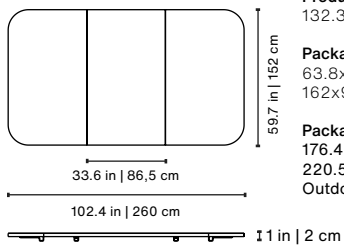

Product weight
439.8 lb | 224 kg

Packaging dimensions
98.4x58.3x22 in |
250x148x56 cm

Packaging weight
617.3 lb | 280 kg

8ft American

Playing area: 88.2x44.1 in | 224x112 cm

Product weight
529 lb | 240 kg

Packaging dimensions
107.9x63.4x22 in |
274x161x56 cm

It comes in three pieces.

Covered outdoor use

Indoor finishes

Covered outdoor finishes

New Size

6ft American

Product weight
79.3 lb | 36 kg

Packaging dimensions
53.5x44.9x13.4 in |
136x114x34 cm

Packaging weight
141 lb | 64 kg Indoor
167.6 | 76 kg Outdoor

7ft American

Product weight
105.8 lb | 48 kg

Packaging dimensions
57.1x34.6x15 in |
145x88x38 cm

Packaging weight
150 lb | 68 kg Indoor
176 | 80 kg Outdoor

8ft American

Product weight
132.3 lb | 60 kg

Packaging dimensions
63.8x37.8x15 in |
162x96x38 cm

Packaging weight
176.4 lb | 80 kg Indoor
220.5 | 100 kg Outdoor

Mou Indoor Floor Cue Rack

by Yonoh, 2019

New Colors