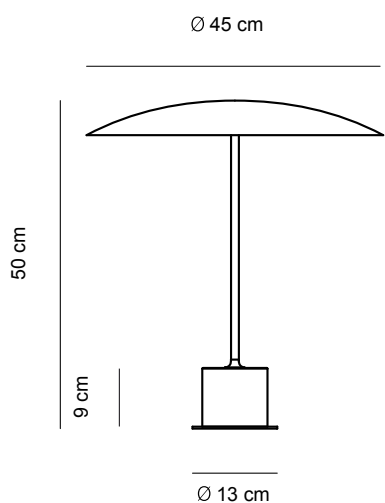

GENERAL SPECIFICATIONS

Installation	Table
Ambient	Indoor
IP	20

MATERIALS

Body	Steel
Base	Marble

FINISHES

Steel	Brass, Pewter, Bronze, Black Chrome
Marble	White, Black, Green, Brown

GENERAL DIMENSIONS

ELECTRICAL CHARACTERISTICS

\* Light bulb not included

FINISHES

DIMENSIONS AND PACKAGING

Body	45x50cm
Cable length	170cm
Net weight	3.25kg
Box dimension	50x50x40cm
Box volume	0.10m <sup>3</sup>
Box weight	6.7kg

MAINTENANCE

Clean with a smooth cloth. Do not use ammonia, solvents or abrasive cleaning products.