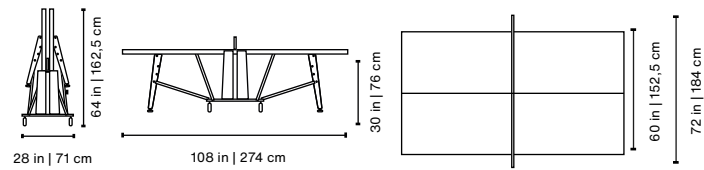

Includes

Net
Paddles set (2 units)
Balls set (6 units)
Storage bag

 **Black finish for covered outdoor use.**

Structure & Top

Legs

Product weight
286.6 lb | 130 kg

Packaging dimensions
66.1x30.3x72.4 in |
168x77x184 cm

Packaging weight
363.8 lb | 165 kg

It comes assembled.

RS Barcelona Contact

Head Office & Showroom

C. Còrsega, 365
08037, Barcelona
Spain
Phone: +34 936589503
E-mail: info@rsbarcelona.com

Factory & Warehouse